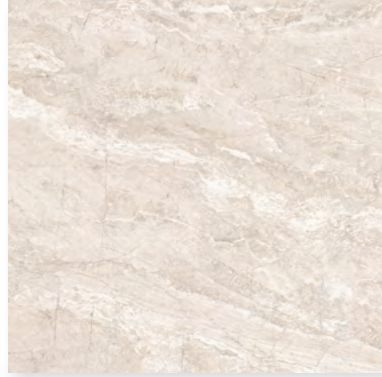

Cristal Premium

59.2x59.2 Matt Porcelain

Grey

Ivory

Silver